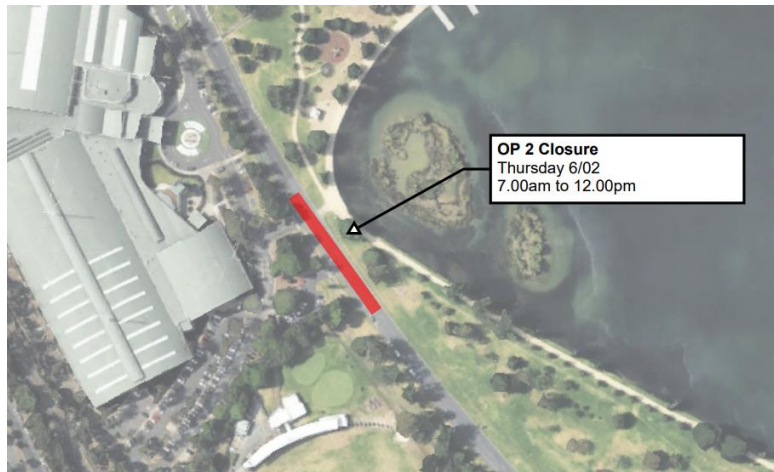

**Location:** Road closed between Ross Gregory Drive and Carousel Carpark

**Installation Date:** Wednesday 5<sup>th</sup> February 2025

**Time:** 7.00 am – 5.00 pm

Members of public will be permitted access to MSAC, Melbourne Golf Park, South Melbourne Park Primary School and Carousel from the north end of the park only (Albert Road end). Members of the Clarke Shields and David Mandie Pavilions will be permitted access from the south end of the park. (Fitzroy Street end).

# Information

**Location:** Road closed between Carousel carpark and Melbourne Golf Park  
**Installation Date:** Thursday 6<sup>th</sup> February 2025  
**Time:** 7.00am – 12.00pm

Members of the public will be permitted access to Carousel from the south end of the park only (Fitzroy Street end).  
Vehicle access to MSAC, South Melbourne Park Primary School and Melbourne Golf Park from the north end of the park only (Albert Road end).

**Location:** Road closed between Ross Gregory Drive and Aughtie Walk  
**Installation Date:** Wednesday 6<sup>th</sup> February  
**Time:** 12.00pm – 5.00pm

Members of the public will be permitted access to MSAC, Melbourne Golf Park, South Melbourne Park Primary School, Clarke Shields/David Mandie Pavilions and Carousel from the north end of the park only (Albert Road end).